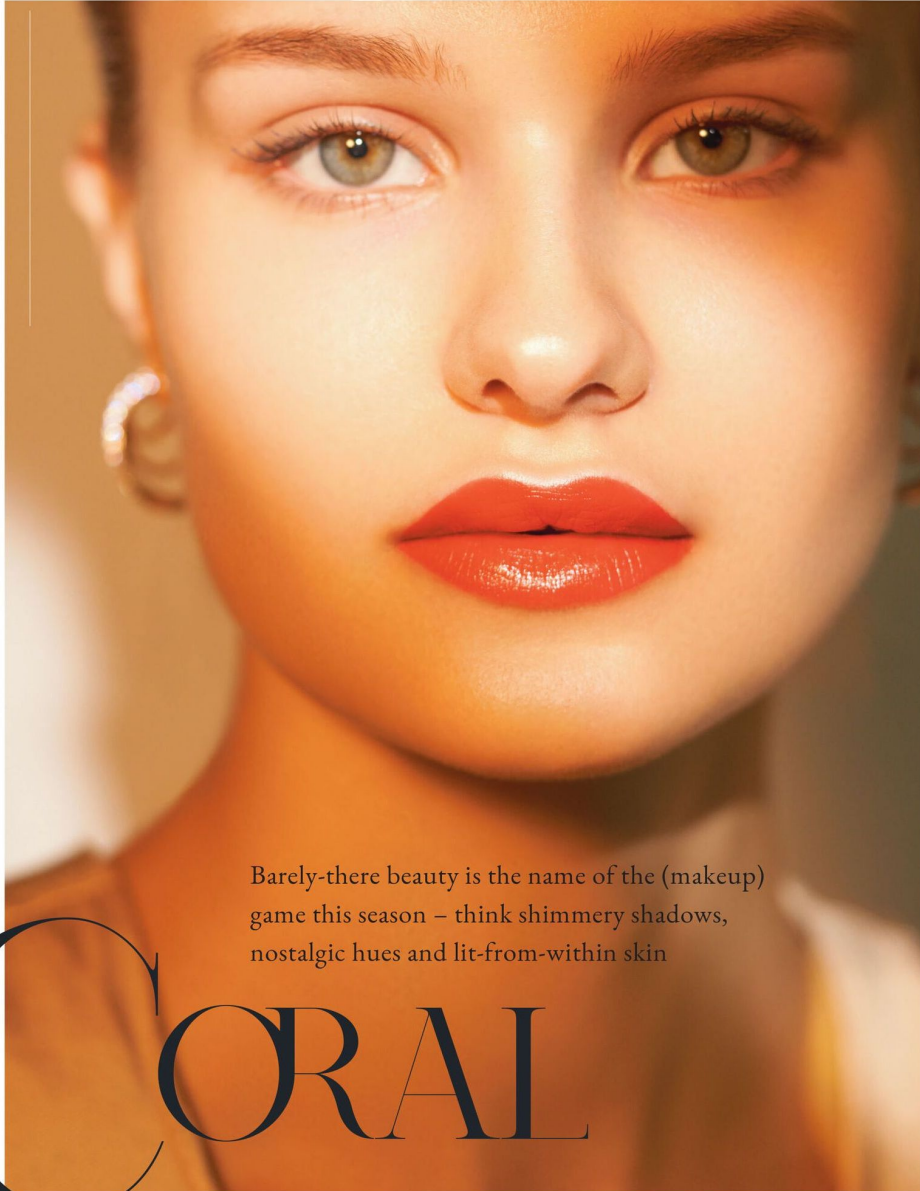

RITA LAKKA

height 5'9.5 · bust 31.5" · cup B · waist 23.5" · hips 35.5" · dress 36 EU/6 US/8 UK
shoes size 40 EU/9 US/6.5 UK · hair blonde · eyes blue

MOJEH BEAUTY

Barely-there beauty is the name of the (makeup) game this season – think shimmery shadows, nostalgic hues and lit-from-within skin

CORAL

PHOTOGRAPHY BY Fernando Gomez
MAKEUP BY Rosa Matilla

Heard about the Clean Look but don't know exactly what it entails? In a word: this. Add a punchy pout to youthful-looking skin and immaculately groomed brows to elevate the everyday.

EYES, CHARLOTTE TILBURY EYE COLOUR MAGIC LINER DUO IN COPPER CHARGE; LIPS, TOM FORD LIP COLOR IN WILD GINGER; BROWS, DIOR DIORSHOW KABUKI BROW STYLER IN 001 BLOND THROUGHOUT; FACE, CHARLOTTE TILBURY BEAUTIFUL SKIN FOUNDATION IN 4 NEUTRAL THROUGHOUT

...

MGM
MODELS